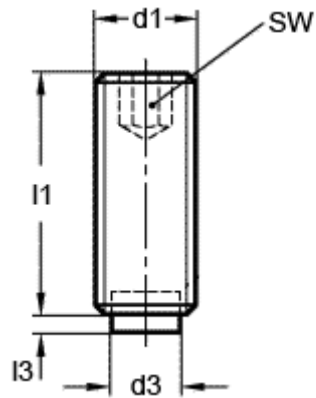

Data Sheet

Article number: 209315971

Description: E+G Grub screw, st. steel
GN 913.5-M4-6-KU

Measures

$d1 = M4$
 $d3 = 2$
 $l1 = 6.0$
 $l3 = 1.0$
 $SW = 2.0$